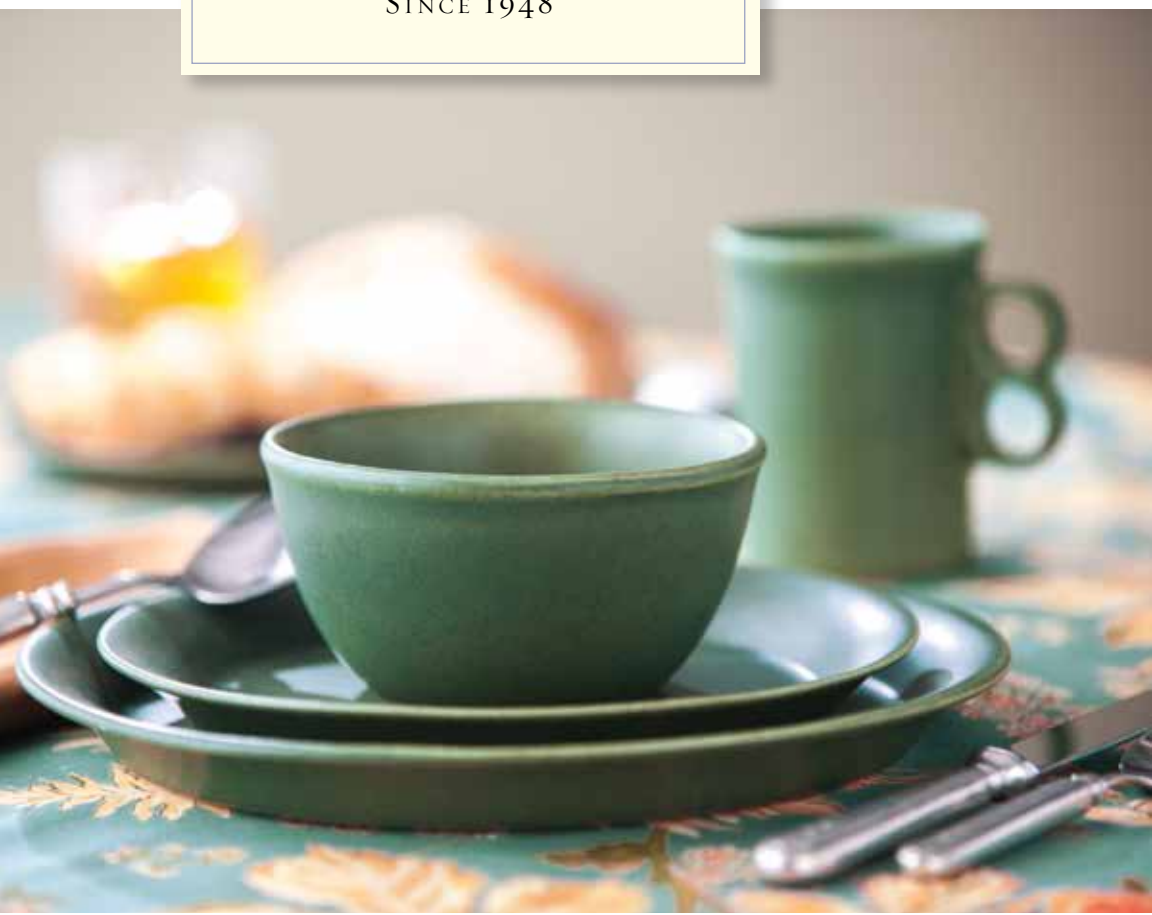

Dishwasher and microwave safe.

SINCE 1948

Harvest Bowl

9"W, 4¼"H 3 qt #2055 \$54 - \$62

PLATES

1. Dinner Plate

Classic style for tasty meals.

10½"W #1669 \$32 - \$36