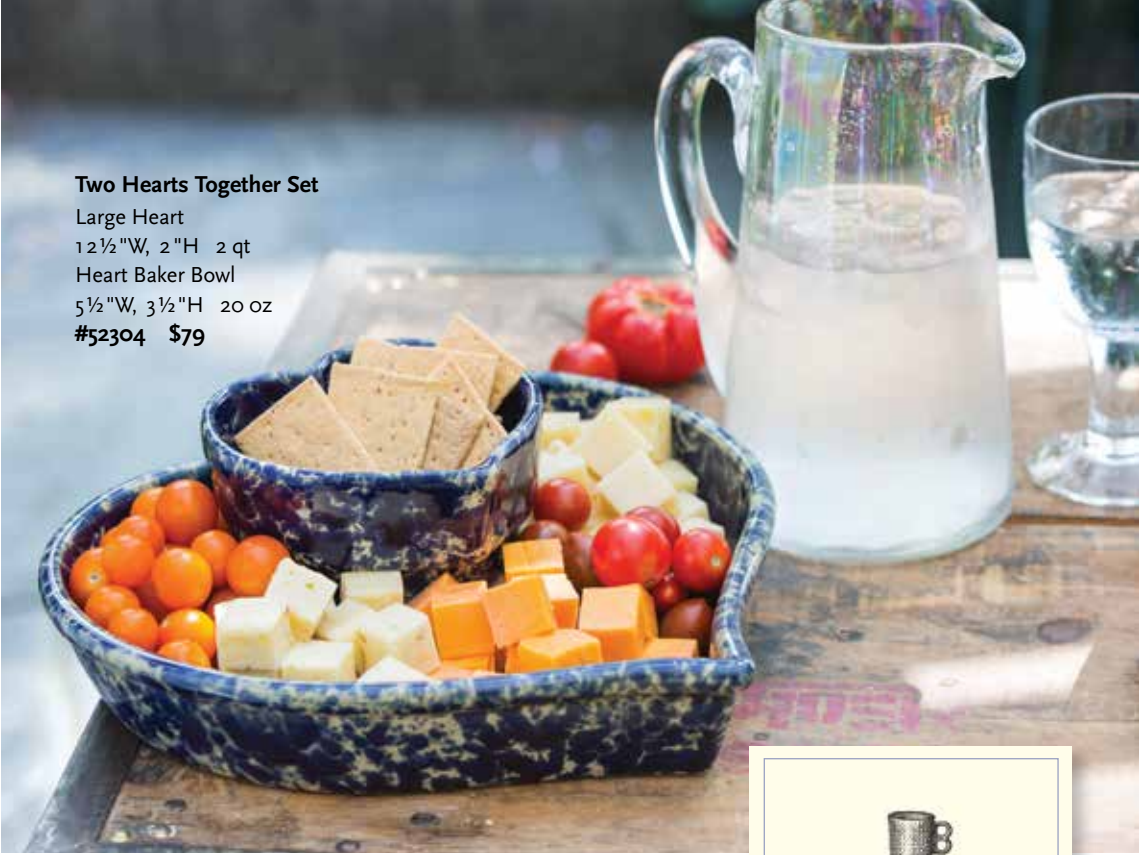

Two Hearts Together Set

Large Heart

12½"W, 2"H 2 qt

Heart Baker Bowl

5½"W, 3½"H 20 oz

#52304 \$79

Original design.
True craftsmanship.
Attentive service.

Covered Casserole