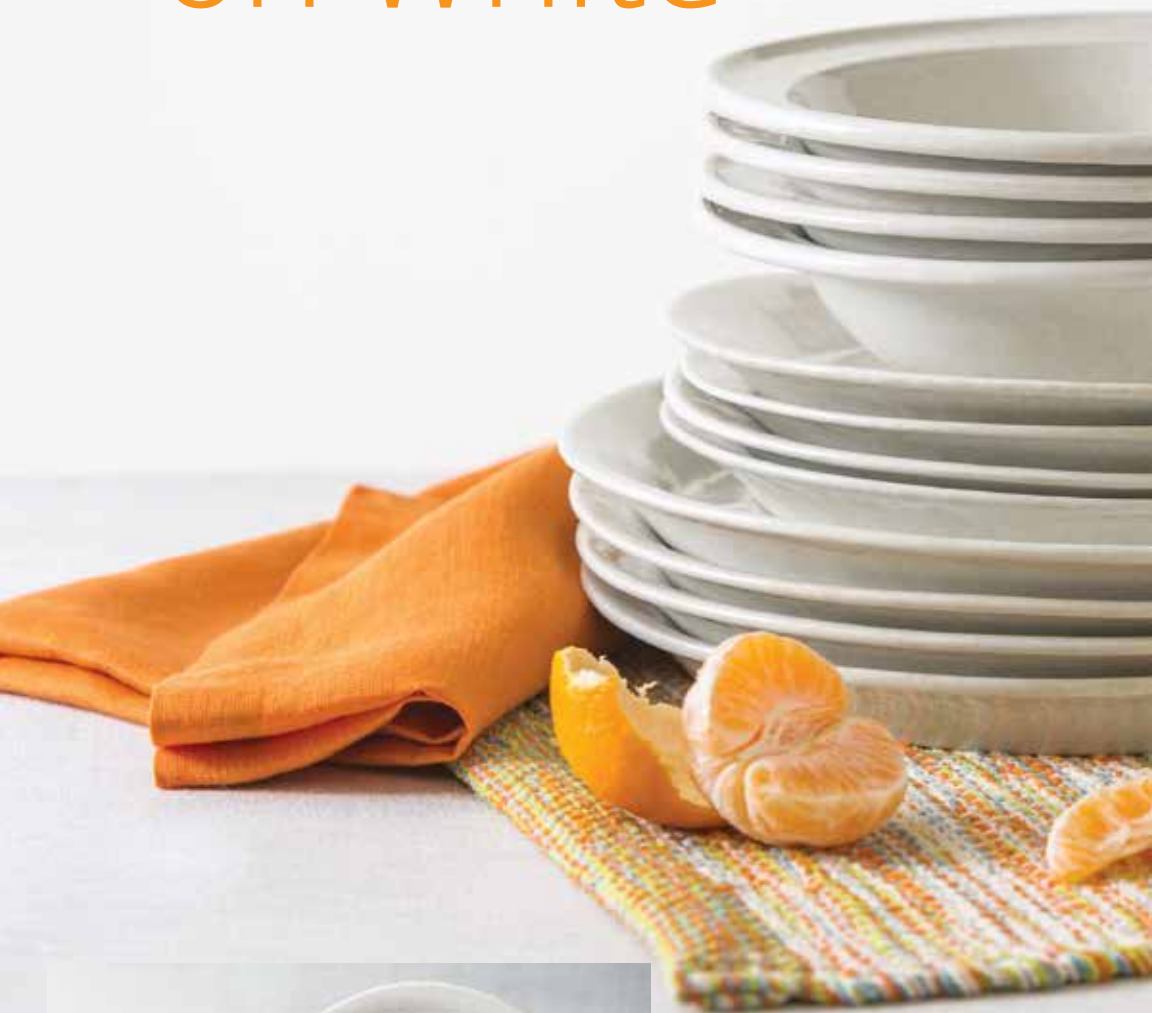

White on White

1. Dinner Plate 10½"W #1669 $34
2. Lunch Plate 8½"W #1628 $30
3. Bread Plate 6"W #1661 $24
4. Rimmed Bowl 16 oz #1961 $34
5. Tankard Mug 12 oz #S1 $24
6. Trigger Mug 11 oz #1340 $24
7. Medium Bowl 16 oz #2049 $30
8. Harvest Bowl 9"W, 4¼"H 3 qt #2055 $56