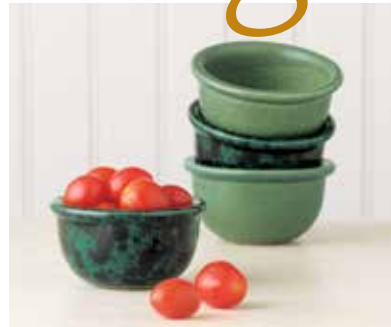

1. Harvest Bowl

9"W 3 qt #2055 \$54-\$62

2. Quart Bowl

6¾"W 32 oz #2051 \$38-\$46

3. Large Basic Bowl

6"W 22 oz #2050 \$32-\$38

4. Medium Basic Bowl

5¼"W 16 oz #2049 \$28-\$34

5. Small Basic Bowl

4¼"W 12 oz #2048 \$24

share joy, laughter, food, fun
— AND POTTERY!

super snacking

Entertaining Options

Mix pieces and glazes. Be inspired by our ideas — we know you'll come up with plenty of your own.

- | | | | |
|---------------------|------------|-------|---------|
| Banneton | 4"W, 16" L | #1966 | \$40 |
| Bistro Plate | 6"W, 7½" L | #1897 | \$30 |
| Little Crock | 3"W 4 oz | #1892 | \$10-12 |

Presentations with instant pizzazz! Make your own sets — three versatile pieces, and so many glazes to choose from!