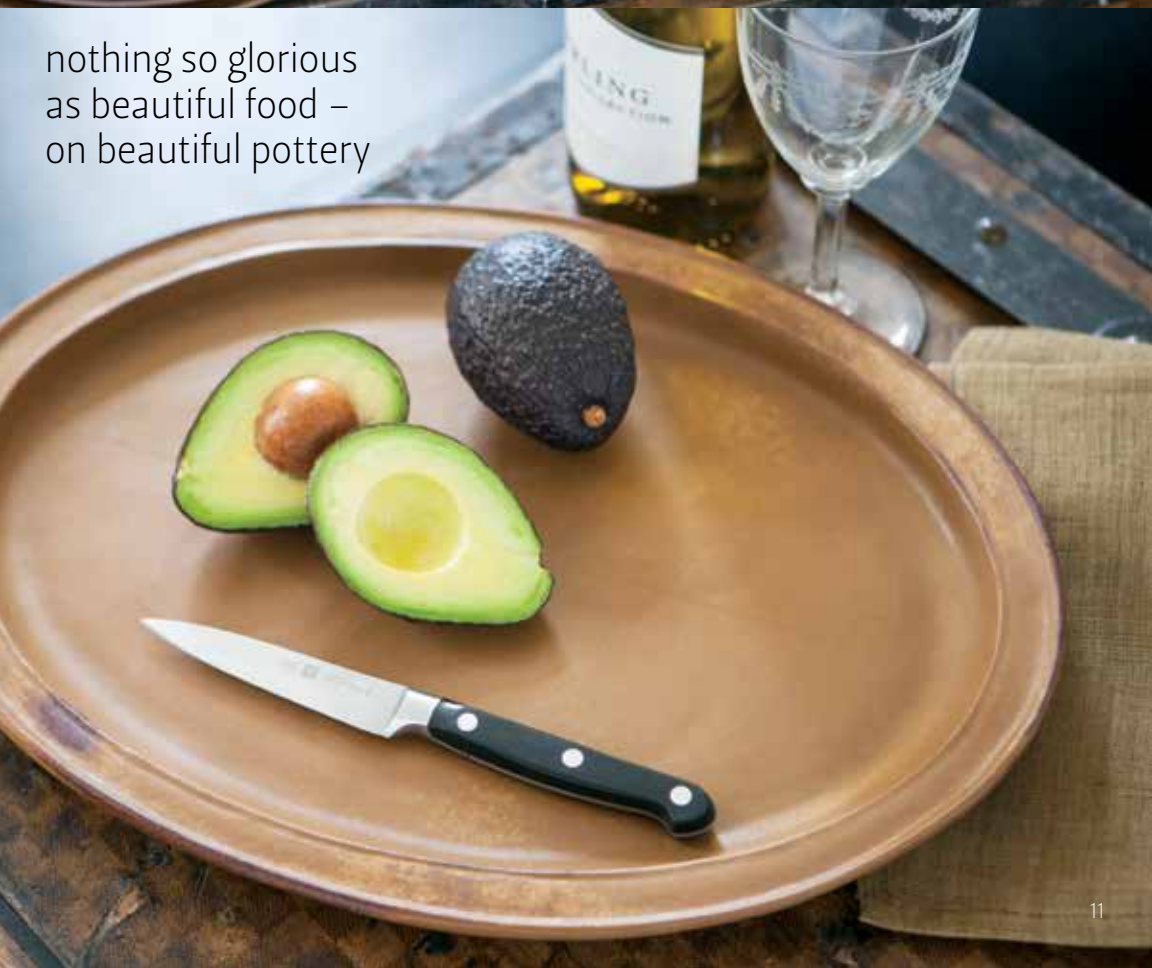

Tavernware

nothing so glorious
as beautiful food –
on beautiful pottery