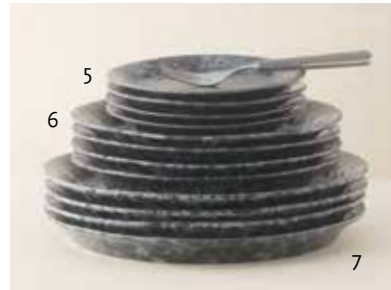

5¼"W 16 oz #2049 \$28 - \$34

7. Rimmed Bowl

Both rugged and elegant.

8½"W 16 oz #1961 \$32 - \$36

Key refers to photo below

Items are available in most Bennington glazes.

love mixing it up

Morning Glory Yellow, Morning Glory Blue, Elements Blue, Satin Black, Satin White, Black on Slate — make a party.

1. Tankard Mug #S1 \$22-\$28
2. Original Mug #1365B \$25

3. Rimmed Bowl #1961 \$32-\$36
4. Medium Basic Bowl #2049 \$28-\$34

5. Bread Plate #1661 \$22-\$26
6. Lunch Plate #1628 \$28-\$34
7. Dinner Plate #1669 \$32-\$36