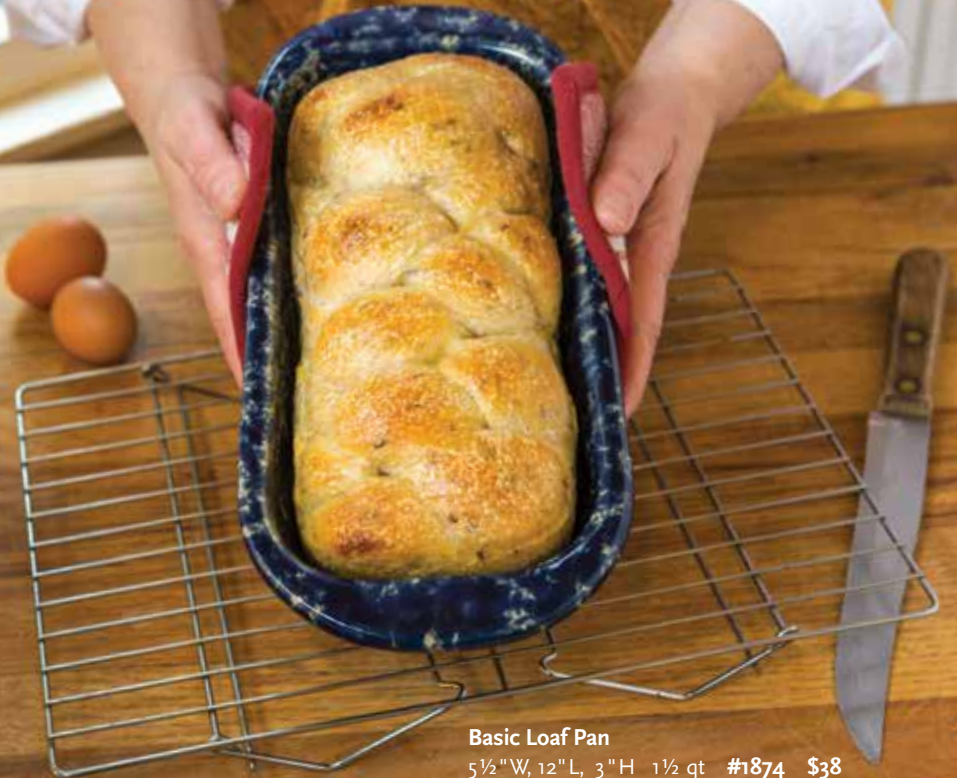

10% off 4 or more placesettings – visit benningtonpotters.com

because the
best bakeware
is stoneware

Rectangular Baker
8"W, 16"L 3 qt
#1889 \$60

**Burn in cabinet
under S below.**

cooks love Benni

Basic Loaf Pan
5½"W, 12"L, 3"H 1½ qt #1874 \$38