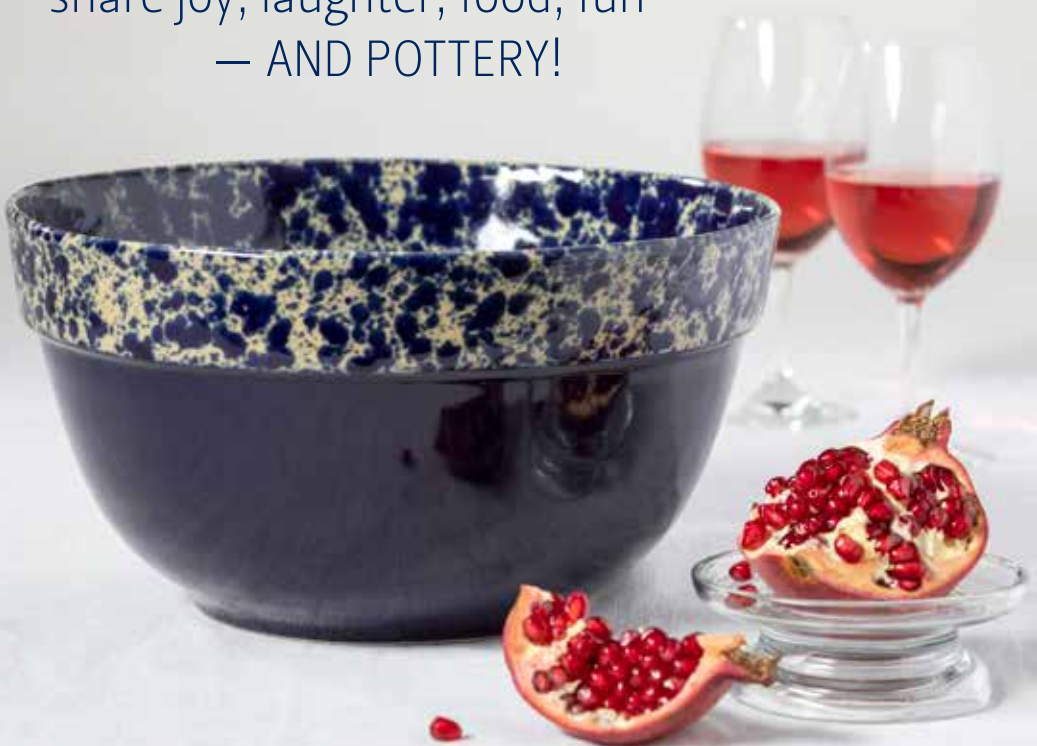

5 perfect bowls!

What, whom and where we serve, changes meal to meal. Bennington makes a bowl for every dish, every appetite, every occasion. Salad or cereal, soup to nuts, choose the perfect bowl for your use.

1. Harvest Bowl

9"W 3 qt #2055 \$54-\$62

2. Quart Bowl

6¾"W 32 oz #2051 \$38-\$46

3. Large Basic Bowl

6"W 22 oz #2050 \$32-\$38

4. Medium Basic Bowl

5¼"W 16 oz #2049 \$28-\$34

5. Small Basic Bowl

4¼"W 12 oz #2048 \$24

share joy, laughter, food, fun
— AND POTTERY!

super snacking

Entertaining Options

Mix pieces and glazes. Be inspired by our ideas — we know you'll come up with plenty of your own.

- | | | | |
|---------------------|------------|-------|---------|
| Banneton | 4"W, 16" L | #1966 | \$40 |
| Bistro Plate | 6"W, 7½" L | #1897 | \$30 |
| Little Crock | 3"W 4 oz | #1892 | \$10-12 |

Presentations with instant pizzazz! Make your own sets — three versatile pieces, and so many glazes to choose from!